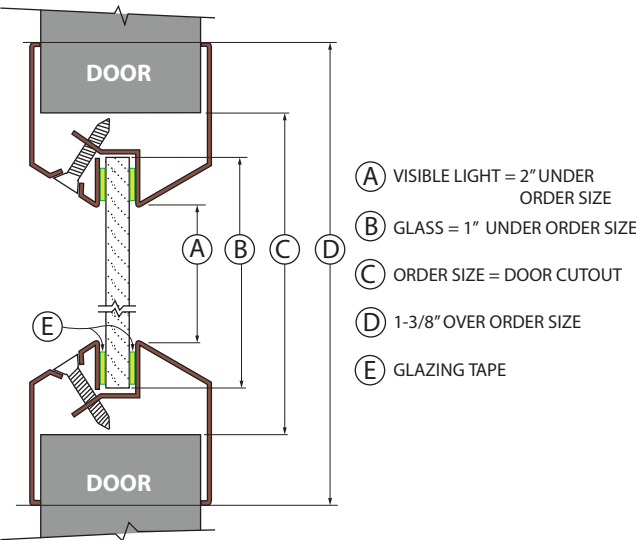

LITES List ...

VL SERIES, VISION LITE STANDARD PROFILE

IN STOCK
FOR IMMEDIATE SHIPPING

OTHER COLORS AVAILABLE
WITH FACTORY LEAD TIME
(STANDARD DISCOUNT ONLY)

- ▶ 20-180 Minute Fire-Rated Steel Vision Lites for 3/16" to 1/4" Glass
- ▶ Standard Profile Vision Lite for Fire Rated Doors
- ▶ Frame has Single-Sided Fasteners
- ▶ 20 Gauge Cold Rolled Steel
- ▶ Designed for use with 1 3/4" Doors Only
- ▶ Baked on Powder Coat Finish
- ▶ Standard Color: **Dark Bronze (DB)**
- ▶ Also available in **Grey (PR, Prime Coat)** in selected sizes only
- ▶ See color chart on page 17 of the catalog for **CUSTOM COLORS**, available with factory lead time at standard discount only
- ▶ Fasteners: #8 x 7/8" FPHSMS (part # **SCREW-LLV DB**).

IN STOCK COLORS	ITEM #	SIZE (DOOR CUTOUT) Width x Height	PCS / MC	UNIT
DB	VL520	5" x 20"	6	EACH
DB	VL535	5" x 35"	6	
DB	VL624	6" x 24"	6	
DB	VL626	6" x 26"	6	
DB, PR	*VL627	6" x 27"	6	
DB	VL630	6" x 30"	6	
DB	VL636	6" x 36"	6	
DB	VL672	6" x 72"	1	
DB, PR	*VL722	7" x 22"	6	
DB	VL818	8" x 18"	6	
DB	VL830	8" x 30"	6	
DB, PR	*VL832	8" x 32"	6	
DB	VL836	8" x 36"	6	
DB	VL1010	10" x 10"	10	
DB, PR	*VL1212	12" x 12"	10	
DB	VL1414	14" x 14"	10	
DB, PR	*VL1818	18" x 18"	2	
DB	VL1830	18" x 30"	2	
DB	VL2020	20" x 20"	4	
DB	VL2026	20" x 26"	2	
DB	VL2030	20" x 30"	2	
DB	VL2032	20" x 32"	2	
DB, PR	*VL2424	24" x 24"	4	
DB, PR	*VL2430	24" x 30"	4	
DB, PR	*VL2432	24" x 32"	4	
DB	VL2434	24" x 34"	2	
DB	VL2436	24" x 36"	2	
DB	VL2438	24" x 38"	2	
DB, PR	*VL2460	24" x 60"	1	
DB, PR	*VL2464	24" x 64"	1	
DB	VL2472	24" x 72"	1	
DB	VL2474	24" x 74"	1	