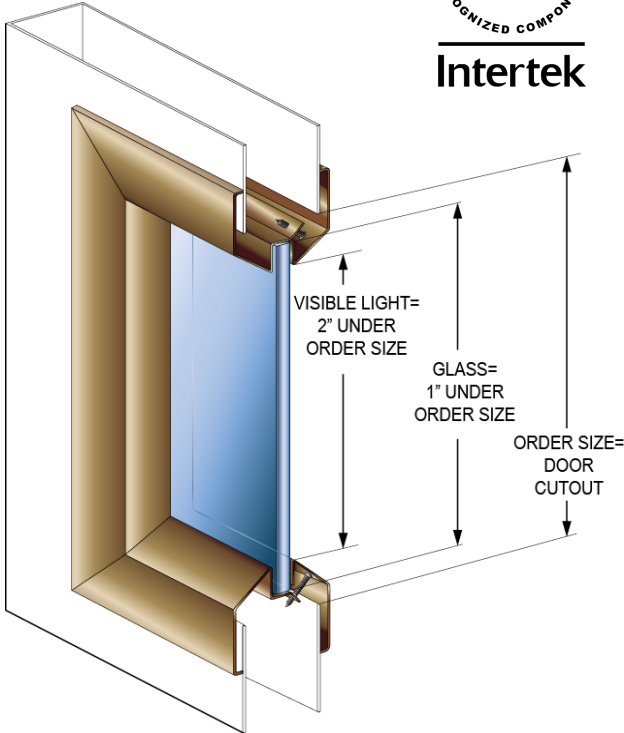

LITES List ...

VL SERIES, VISION LITE STANDARD PROFILE

IN STOCK
FOR IMMEDIATE SHIPPING

OTHER COLORS AVAILABLE
WITH FACTORY LEAD TIME
(STANDARD DISCOUNT ONLY)

- ▶ 20-180 Minute Fire-Rated Steel Vision Lites for 3/16" to 1/4" Glass
- ▶ Standard Profile Vision Lite for Fire Rated Doors
- ▶ Frame has Single-Sided Fasteners
- ▶ 20 Gauge Cold Rolled Steel
- ▶ Designed for use with 1 3/4" Doors Only
- ▶ Baked on Powder Coat Finish
- ▶ Standard Color: **Dark Bronze (DB)**
- ▶ Also available in **Grey (PR, Prime Coat)** in selected sizes only
- ▶ See color chart on page 17 of the catalog for **CUSTOM COLORS**, available with factory lead time at standard discount only
- ▶ Fasteners: #8 x 7/8" FPHSMS (part # **SCREW-LLV DB**).

IN STOCK COLORS	ITEM #	SIZE (DOOR CUTOUT) Width x Height	PCS / MC	UNIT
DB	VL520	5" x 20"	6	EACH
DB	VL535	5" x 35"	6	
DB	VL624	6" x 24"	6	
DB	VL626	6" x 26"	6	
DB, PR	*VL627	6" x 27"	6	
DB	VL630	6" x 30"	6	
DB	VL636	6" x 36"	6	
DB	VL672	6" x 72"	1	
DB, PR	*VL722	7" x 22"	6	
DB	VL818	8" x 18"	6	
DB	VL830	8" x 30"	6	
DB, PR	*VL832	8" x 32"	6	
DB	VL836	8" x 36"	6	
DB	VL1010	10" x 10"	10	
DB, PR	*VL1212	12" x 12"	10	
DB	VL1414	14" x 14"	10	
DB, PR	*VL1818	18" x 18"	2	
DB	VL1830	18" x 30"	2	
DB	VL2020	20" x 20"	4	
DB	VL2026	20" x 26"	2	
DB	VL2030	20" x 30"	2	
DB	VL2032	20" x 32"	2	
DB, PR	*VL2424	24" x 24"	4	
DB, PR	*VL2430	24" x 30"	4	
DB, PR	*VL2432	24" x 32"	4	
DB	VL2434	24" x 34"	2	
DB	VL2436	24" x 36"	2	
DB	VL2438	24" x 38"	2	
DB, PR	*VL2460	24" x 60"	1	
DB, PR	*VL2464	24" x 64"	1	
DB	VL2472	24" x 72"	1	
DB	VL2474	24" x 74"	1	