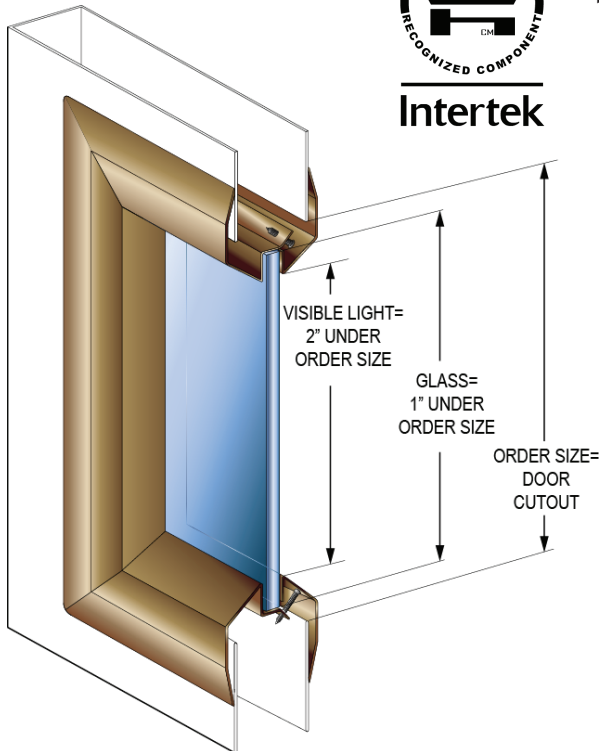

LITES List ...

SVL SERIES, VISION LITE LOW PROFILE

IN STOCK
FOR IMMEDIATE SHIPPING

Intertek

- ▶ 20-180 Minute Fire-Rated Steel Vision Lites for $\frac{3}{16}$ " to $\frac{1}{4}$ " Glass
- ▶ Low Profile Beveled Vision Lite for Fire Rated Doors
- ▶ Frame has Single-Sided Fasteners
- ▶ 20 Gauge Cold Rolled Steel
- ▶ Designed for use with $1\frac{3}{4}$ " Doors Only
- ▶ Baked on Powder Coat Finish
- ▶ Standard Color: **Dark Bronze (DB)**
- ▶ Also available in **Grey (PR)**, **White (W)**, **SC Beige (SB)**, and **Flat Black (FBK)** in selected sizes only
- ▶ See color chart on page 17 of the catalog for **CUSTOM COLORS**, available with factory lead time at standard discount only.
- ▶ Fasteners: #8 x $\frac{1}{8}$ " FPHSMS (part # **SCREW-LLV DB**, Each)

OTHER COLORS AVAILABLE
WITH FACTORY LEAD TIME

IN STOCK COLORS	ITEM #	SIZE (DOOR CUTOUT) Width x Height	PCS / MC	UNIT
DB	SVL520	5" x 20"	6	EACH
DB, PR, W, SB, FBK	*SVL535	5" x 35"	6	
DB	SVL614	6" x 14"	6	
DB	SVL624	6" x 24"	6	
DB	SVL626	6" x 26"	6	
DB, PR, W, SB, FBK	*SVL627	6" x 27"	6	
DB	SVL630	6" x 30"	6	
DB	SVL636	6" x 36"	6	
DB	SVL672	6" x 72"	1	
DB, PR, W, SB, FBK	*SVL722	7" x 22"	6	
DB	SVL818	8" x 18"	6	
DB	SVL830	8" x 30"	6	
DB, PR, W, SB, FBK	*SVL832	8" x 32"	6	
DB	SVL836	8" x 36"	6	
DB	SVL838	8" x 38"	6	
DB, PR, W, SB, FBK	*SVL1212	12" x 12"	10	
DB	SVL1818	18" x 18"	2	
DB	SVL1830	18" x 30"	2	
DB	SVL1832	18" x 32"	2	
DB	SVL2236	22" x 36"	2	
DB, PR	*SVL2424	24" x 24"	4	
DB, PR, W, SB, FBK	*SVL2430	24" x 30"	4	
DB, PR, SB, FBK	*SVL2432	24" x 32"	4	
DB	SVL2434	24" x 34"	2	
DB	SVL2436	24" x 36"	2	
DB	SVL2454	24" x 54"	1	
DB	SVL2456	24" x 56"	1	
DB, PR, W, SB, FBK	*SVL2460	24" x 60"	1	
DB, PR	*SVL2464	24" x 64"	1	
DB	SVL2472	24" x 72"	1	
DB	SVL2474	24" x 74"	1	
DB	SVL3036	30" x 36"	2	