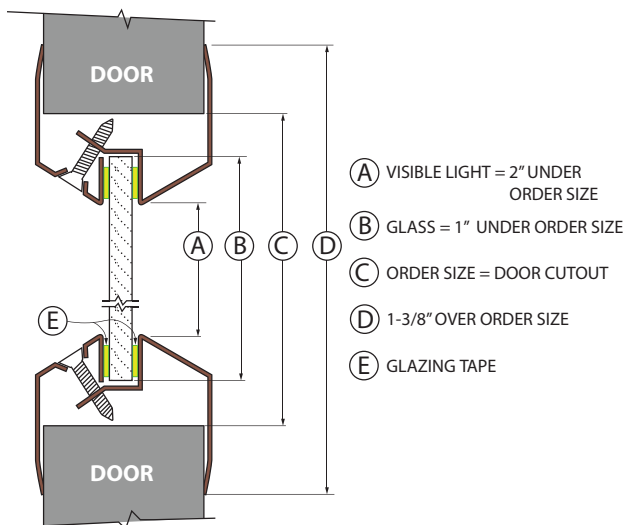

LITES List ...

SVL SERIES, VISION LITE LOW PROFILE

IN STOCK
FOR IMMEDIATE SHIPPING

Intertek

- ▶ 20-180 Minute Fire-Rated Steel Vision Lites for $\frac{3}{16}$ " to $\frac{1}{4}$ " Glass
- ▶ Low Profile Beveled Vision Lite for Fire Rated Doors
- ▶ Frame has Single-Sided Fasteners
- ▶ 20 Gauge Cold Rolled Steel
- ▶ Designed for use with $1\frac{3}{4}$ " Doors Only
- ▶ Baked on Powder Coat Finish
- ▶ Standard Color: **Dark Bronze (DB)**
- ▶ Also available in **Grey (PR)**, **White (W)**, **SC Beige (SB)**, and **Flat Black (FBK)** in selected sizes only
- ▶ See color chart on page 17 of the catalog for **CUSTOM COLORS**, available with factory lead time at standard discount only.
- ▶ Fasteners: #8 x $\frac{1}{8}$ " FPHSMS (part # **SCREW-LLV DB**, Each)

OTHER COLORS AVAILABLE
WITH FACTORY LEAD TIME

IN STOCK COLORS	ITEM #	SIZE (DOOR CUTOUT) Width x Height	PCS / MC	UNIT
DB	SVL520	5" x 20"	6	EACH
DB, PR, W, SB, FBK	*SVL535	5" x 35"	6	
DB	SVL614	6" x 14"	6	
DB	SVL624	6" x 24"	6	
DB	SVL626	6" x 26"	6	
DB, PR, W, SB, FBK	*SVL627	6" x 27"	6	
DB	SVL630	6" x 30"	6	
DB	SVL636	6" x 36"	6	
DB	SVL672	6" x 72"	1	
DB, PR, W, SB, FBK	*SVL722	7" x 22"	6	
DB	SVL818	8" x 18"	6	
DB	SVL830	8" x 30"	6	
DB, PR, W, SB, FBK	*SVL832	8" x 32"	6	
DB	SVL836	8" x 36"	6	
DB	SVL838	8" x 38"	6	
DB, PR, W, SB, FBK	*SVL1212	12" x 12"	10	
DB	SVL1818	18" x 18"	2	
DB	SVL1830	18" x 30"	2	
DB	SVL1832	18" x 32"	2	
DB	SVL2236	22" x 36"	2	
DB, PR	*SVL2424	24" x 24"	4	
DB, PR, W, SB, FBK	*SVL2430	24" x 30"	4	
DB, PR, SB, FBK	*SVL2432	24" x 32"	4	
DB	SVL2434	24" x 34"	2	
DB	SVL2436	24" x 36"	2	
DB	SVL2454	24" x 54"	1	
DB	SVL2456	24" x 56"	1	
DB, PR, W, SB, FBK	*SVL2460	24" x 60"	1	
DB, PR	*SVL2464	24" x 64"	1	
DB	SVL2472	24" x 72"	1	
DB	SVL2474	24" x 74"	1	
DB	SVL3036	30" x 36"	2	