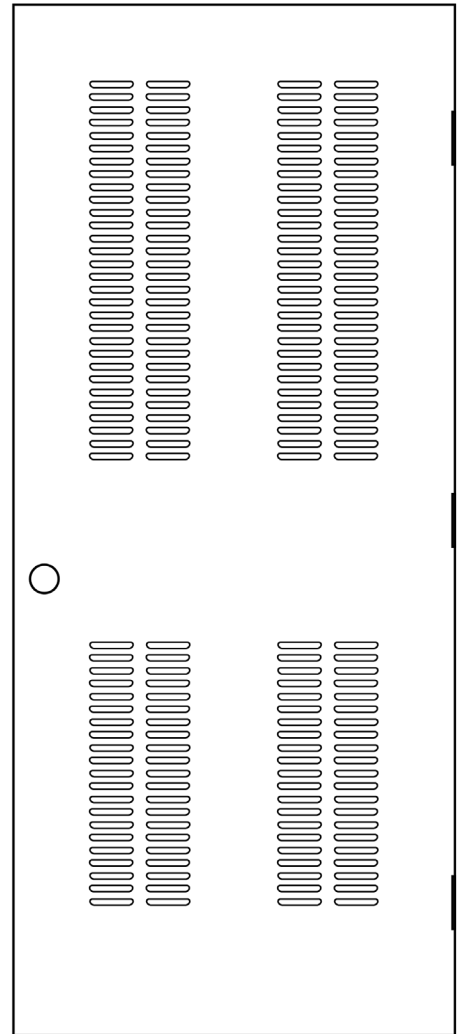

LV7000 Series Metal Louver Utility Doors

24 GAUGE GALVANIZED

HONEYCOMB CORE, NON-HANDED DESIGN

- Matches Timely’s residential frame hinge and strike locations
- Reversible Residential Hinge 4” x 4”, gauge .097”
- Flush Top / Inverted Bottom
- 1³/₄” door thickness
- Lock location 60” for 8’0” doors; 44” for 6’8” doors x 2³/₈” backset with 1 x 1¹/₄” square corner face plate
- Lock preparation (161) Cylindrical or Blank Reinforced (BR)
- Wood reinforced hinge and lock locations
- Prime Paint Finish, Powder Coat
- Non-Fire Rated

ITEM#	SIZE	PREP	GAUGE
LV7001	2068	C	24
LV7005	2068	BR	
LV7010	2468	C	
LV7007	2668	C	
LV7009	2668	BR	
LV7069	21068	C	
LV7071	21068	BR	
LV7013	3068	C	
LV7024	3068	BR	
LV7051	2080	C	
LV7028	2680	C	
LV7086	21080	C	
LV7063	3080	C	